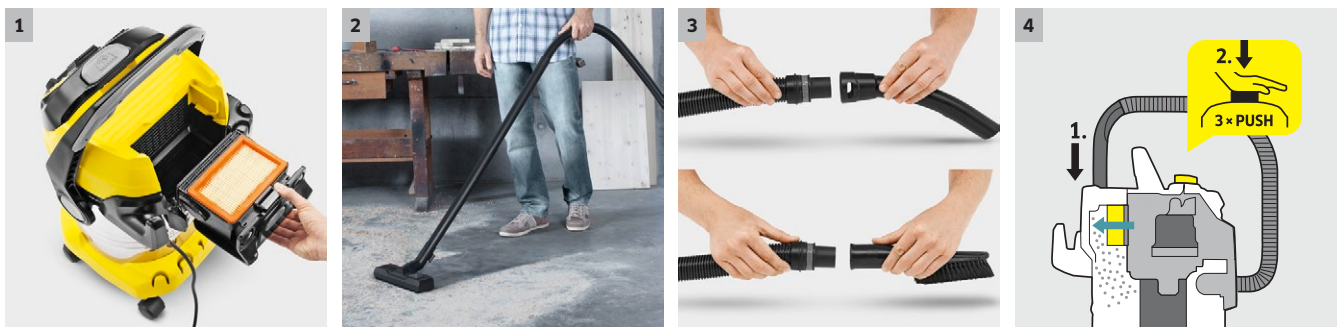

## WD 5 P Premium

The WD 5 P Premium multi-purpose vacuum cleaner is extremely powerful and energy efficient, with 25-litre stainless steel container, unique filter removal technology, power outlet etc.

### 2 Optimally developed: Floor nozzle and suction hose

- For the best cleaning results - whether dry, wet, fine or coarse dirt.
- For maximum vacuuming convenience and flexibility.

### 3 Removable handle

- Different nozzles can be directly attached to the suction hose.
- For easy vacuuming - even in confined spaces.

## WD 5 P Premium

- Removable filter box with flat pleated filter
- Power outlet with automatic on/off switch for working with power tools
- Filter cleaning at the push of a button